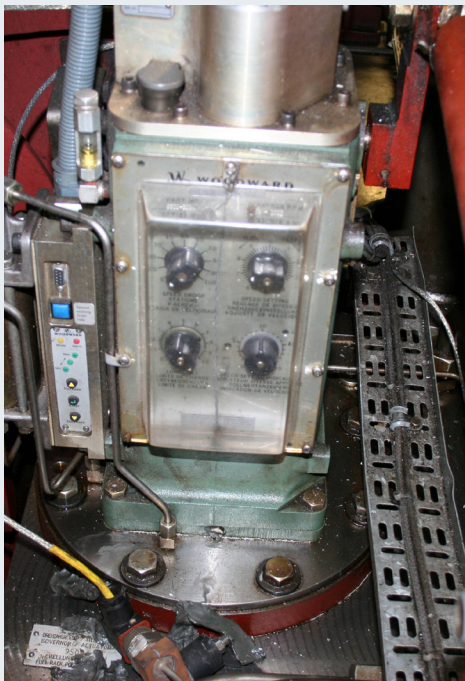

Legacy Woodward

Regulateurs Europa Upgrade

Component & Governor Repair

Most of our five service stations include governor and control system repair and calibration services based on the Regulators Europa and Heinzmann diesel simulator and test bench. The simulator allows us to test your governor dynamically by simulating the dynamics of the prime mover. Heinzmann produces a large number of natural gas engine components for Waukesha, Caterpillar, Superior, and other OEM brands. In some cases, RPG offers exchange gas engine components. In other cases, our team can repair your component and return it to service economically.