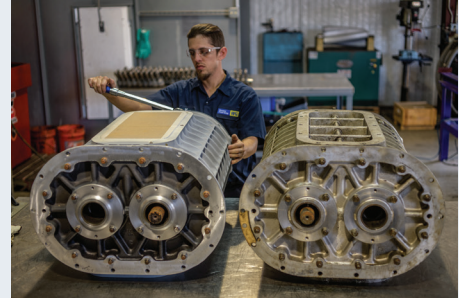

### Field Service

Because we are an OEM parts and services representative, our personnel are factory trained. Most have made the EMD engine their career choice and have worked on EMD engines all of their lives. RPG offers complete EMD Engine remanufacturing, engine conversions, and Dyno testing. Crankshaft replacements, line-boring, welding, and machining are available if needed. Crankcase repairs may be performed in-house or in the field.

### Original Spare Parts

As the exclusive authorized dealer in our territories, our engine parts come directly from the EMD factory and carry a factory warranty. EMD OEM components are fitted with the correct internal parts which have been tested by the EMD factory and proven in the market in thousands of applications.

### Remanufactured Components

RPG offers both factory and RPG rebuilt components including: power packs, blowers, pumps, rocker arm assemblies, internal balancers, accessory drive gears, and turbo drive gears. Our parts department offers a complete line of parts as new, UTEX (unit exchange) and surplus (OEM) components, which are available 24/7 for domestic and overseas packaging and shipping.