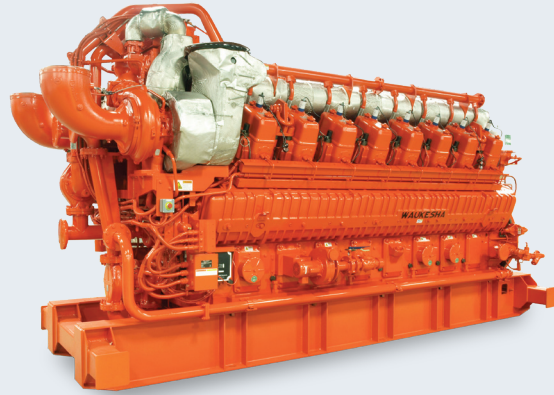

GAS COMPRESSION
Components for Gas
Engine Management

**Resource
Power Group**

RPG

Our Extensive Product Line

Heinzmann has an extensive product line that covers all aspects of gas engine management. We can offer individual systems and components as well as total solutions for gas compression engine control and monitoring.

- Speed/load control products
- Air and fuel ratio controllers
- Electronic actuators
- Digital positioners
- Ignition control
- Waste gate valves
- Throttle valves
- Speed sensing equipment
- Knock control and misfire detection
- Pantheon complete gas engine management system